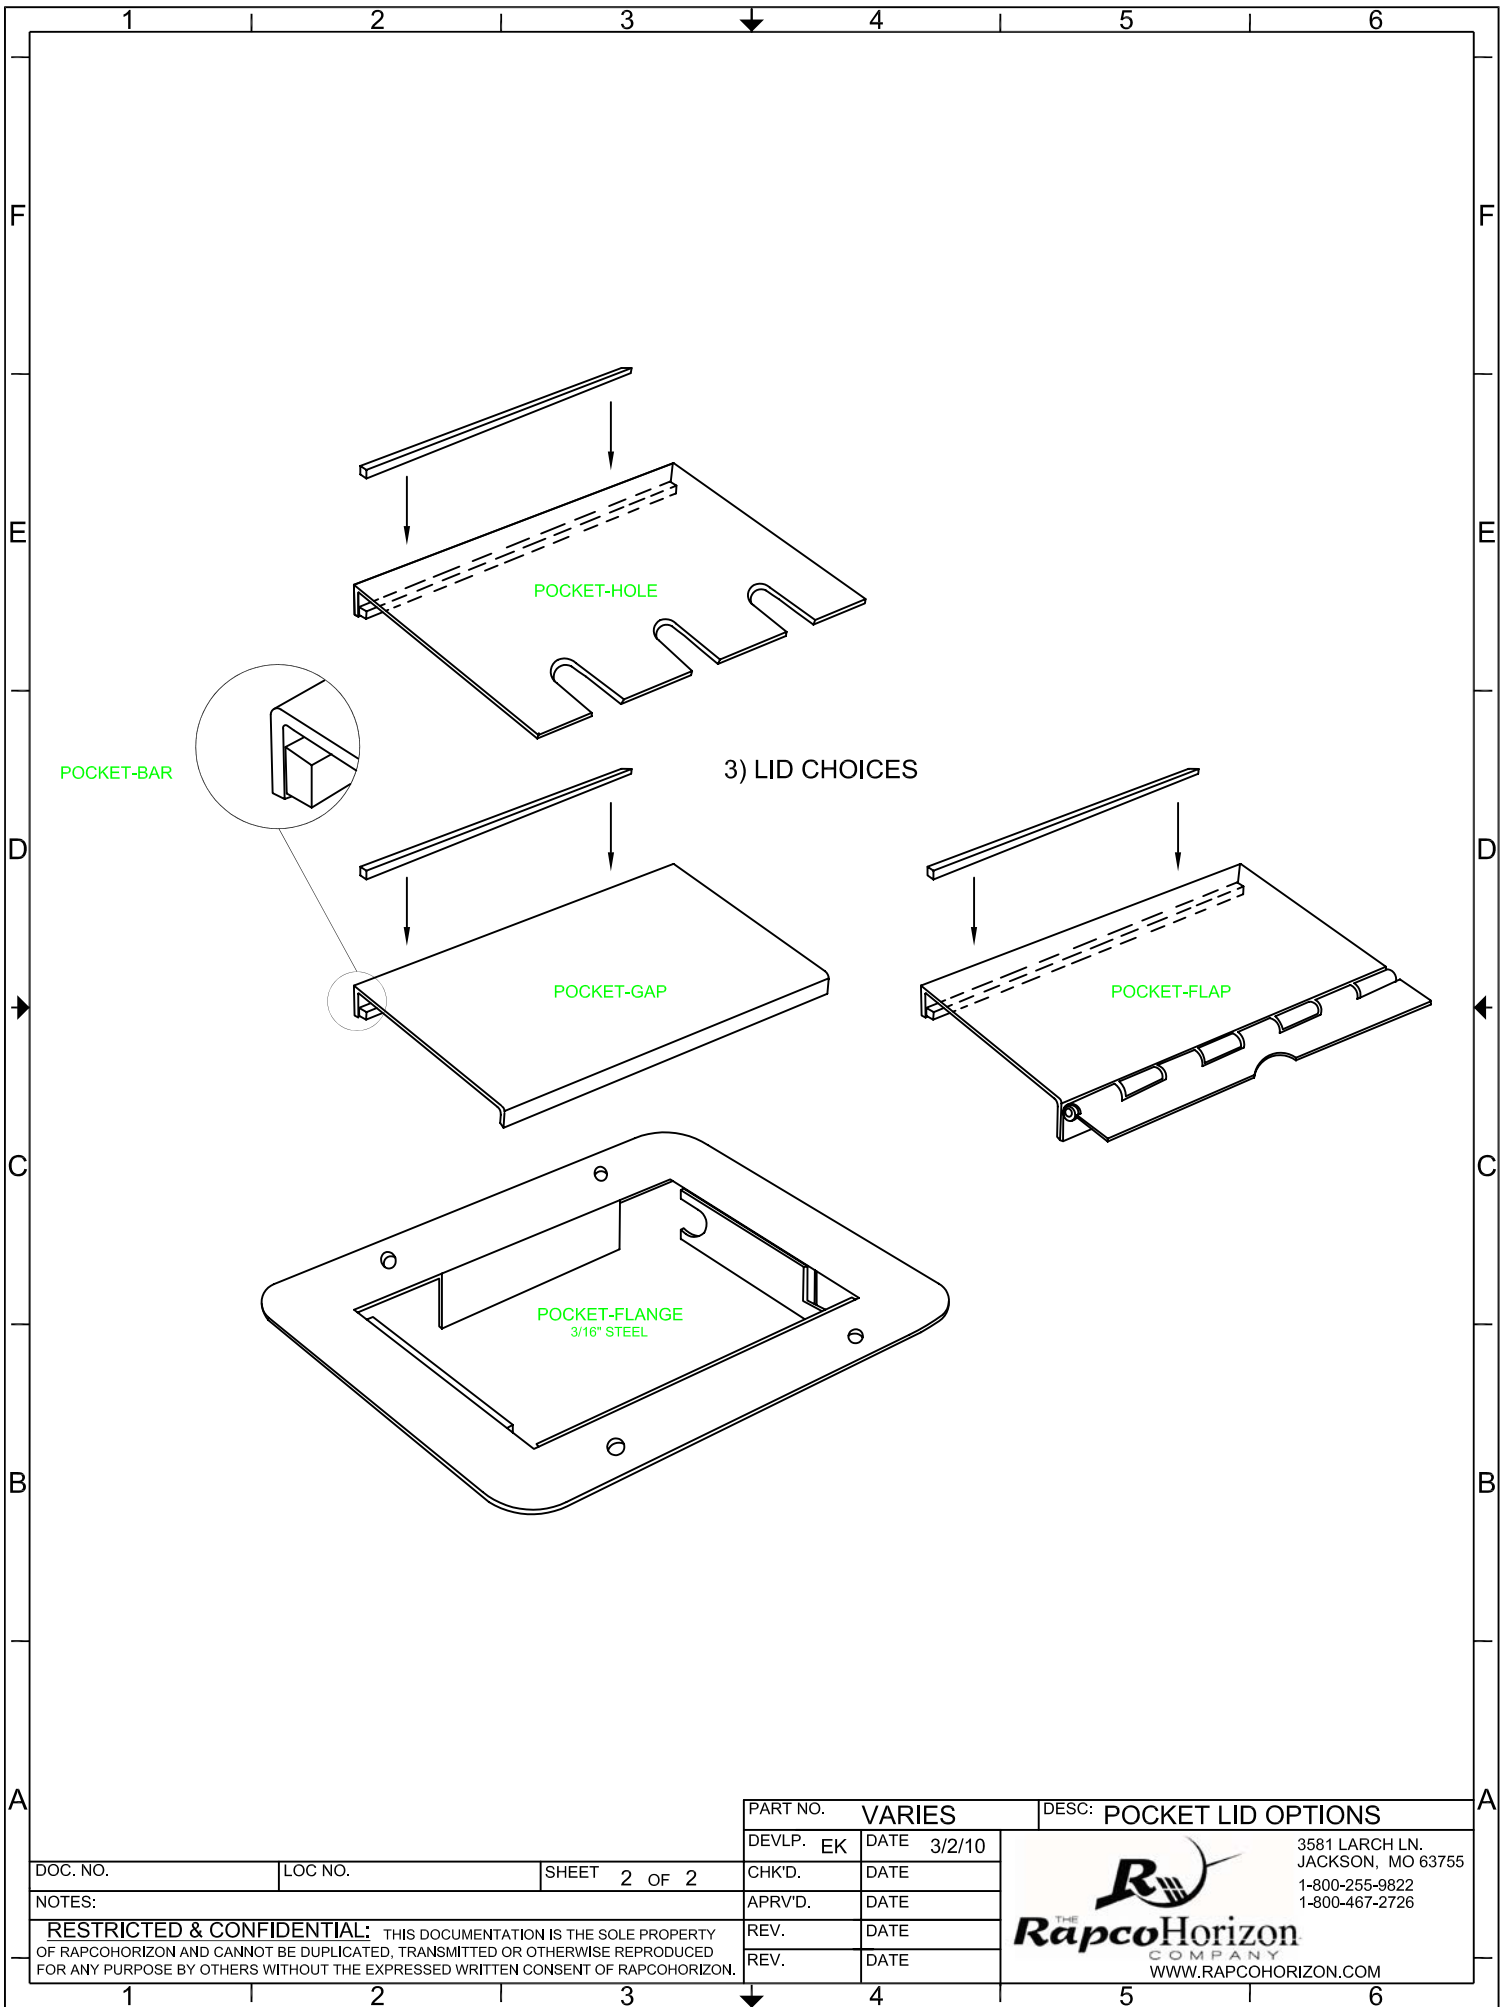

THE POCKET 5&8 HAVE 4 DOUBLE-KNOCKOUTS FOR 1/2" & 3/4" CONDUIT SIZES.

DOC. NO. LOC NO. SHEET 1 OF 2

NOTES:
RESTRICTED & CONFIDENTIAL: THIS DOCUMENTATION IS THE SOLE PROPERTY OF RAPCOHORIZON AND CANNOT BE DUPLICATED, TRANSMITTED OR OTHERWISE REPRODUCED FOR ANY PURPOSE BY OTHERS WITHOUT THE EXPRESSED WRITTEN CONSENT OF RAPCOHORIZON.

PART NO. VARIES		DESC: POCKET LAY-OUT	
DEVL. EK	DATE 3/2/10	 3581 LARCH LN. JACKSON, MO 63755 1-800-255-9822 1-800-467-2726 WWW.RAPCOHORIZON.COM	
CHK'D.	DATE		
APRV'D.	DATE		
REV.	DATE		
REV.	DATE		

PART NO. VARIES		DESC: POCKET LID OPTIONS	
DEVLP. EK	DATE 3/2/10	 3581 LARCH LN. JACKSON, MO 63755 1-800-255-9822 1-800-467-2726 WWW.RAPCOHORIZON.COM	
CHK'D.	DATE		
APR'V'D.	DATE		
REV.	DATE		
REV.	DATE		